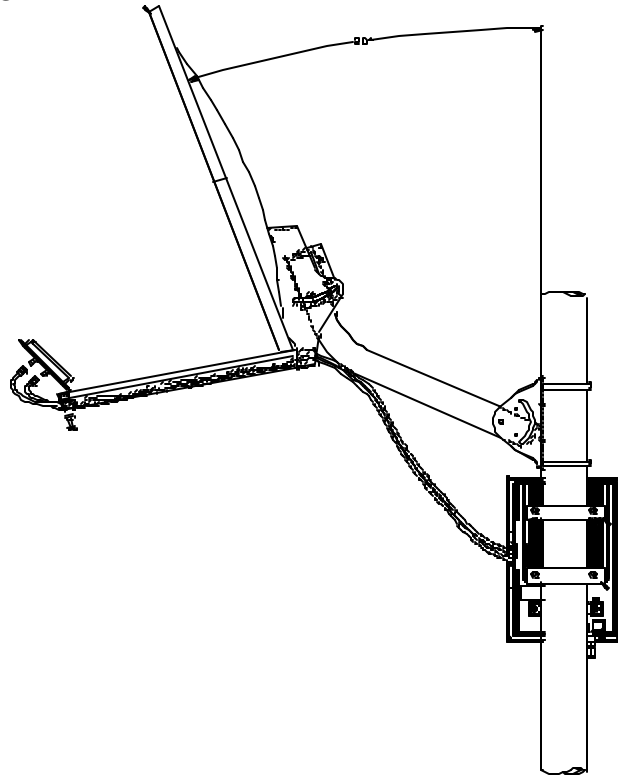

Mounting Configurations for
Access5830 and Trango-
LINK radios with 18" Dish
style antenna.

Pole Mount

Wall Mount